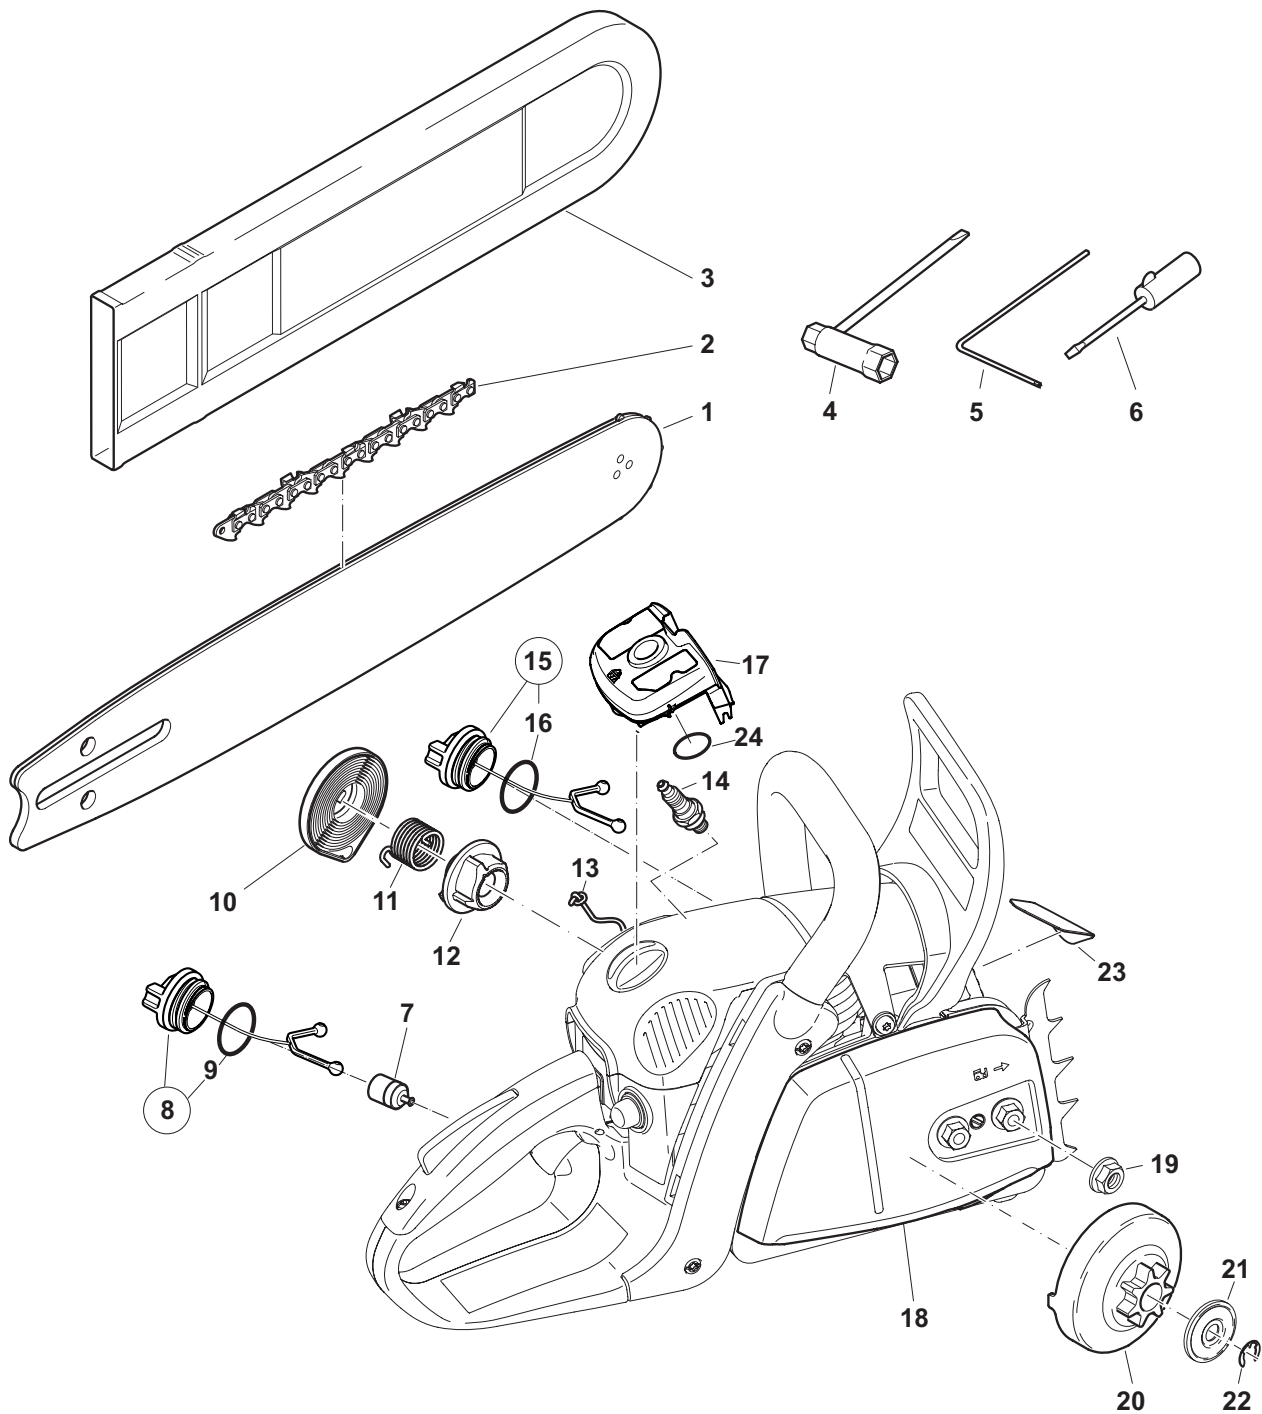

Extract from the spare parts list

Use only original MAKITA parts. For repairs and replacement of other parts, see your MAKITA service center.

EA3500F

EA4300F

Extract from the spare parts list

Use only original MAKITA parts. For repairs and replacement of other parts, see your MAKITA service center.

EA3500F
EA4300F

Pos.	Qty.	Denomination		Accessories (not delivered with the chain saw)
1	1	Sprocket nose bar 3/8", 14" (35 cm)		25 1 Chain gauge
	1	Sprocket nose bar 3/8", 16" (40 cm)		26 1 File handle
1	1	Sprocket nose bar 3/8", 14" (35 cm)		27 1 Round file, dia. 11/64" (4,5 mm)
	1	Sprocket nose bar 3/8", 16" (40 cm)		28 1 Round file, dia. 3/16" (4,8 mm)
2	1	Saw chain 3/8" for 14" (35 cm)		29 1 Round file, dia. 5/32" (4,0 mm)
	1	Saw chain 3/8" for 16" (40 cm)		30 1 Flat file
				31 1 File holder 3/8"
				32 1 File holder .325"
				- 1 Combined can (for 5l fuel, 3l chain oil)
1	1	Sprocket nose bar .325", 13" (33 cm)		
	1	Sprocket nose bar .325", 15" (38 cm)		
	1	Sprocket nose bar .325", 18" (45 cm)		
2	1	Saw chain .325" for 13" (33 cm)		
	1	Saw chain .325" for 15" (38 cm)		
	1	Saw chain .325" for 18" (45 cm)		
3	1	Chain protector for 12"-14" (30-35 cm) (3/8")		
	1	Chain protector for 16" (40 cm) (3/8")		
	1	Chain protector for 13" (33 cm) (.325")		
	1	Chain protector for 15"-18" (38-45 cm) (.325")		
4	1	Universal wrench SW 13/16		
5	1	Offset screwdriver		
6	1	Carburetor screwdriver		
7	1	Fuel filter		
8	1	Fuel tank cap, cpl.		
9	1	O-Ring 29,3 x 3,6 mm		
10	1	Return spring pack, complete		
11	1	Spring		
12	1	Driver		
13	1	Starter cable 0,12"x35,4" (3x900 mm)		
14	1	Spark plug		
15	1	Oil tank cap, cpl.		
16	1	O-Ring 29,3 x 3,6 mm		
17	1	Air filter (fleece)		
17	1	Air filter (nylon)		
18	1	Sprocket guard, cpl.		
	1	Sprocket guard (with fast tensioner), complete		
19	2	Hexagonal nut M8		
20	1	Clutch drum cpl. .325", 7-tooth		
	1	Clutch drum cpl. 3/8", 6-tooth		
21	1	Cup washer		
22	1	Circlip		
23	1	Spark arrestor screen		
24	1	O-Ring 20 x 1,3 mm		