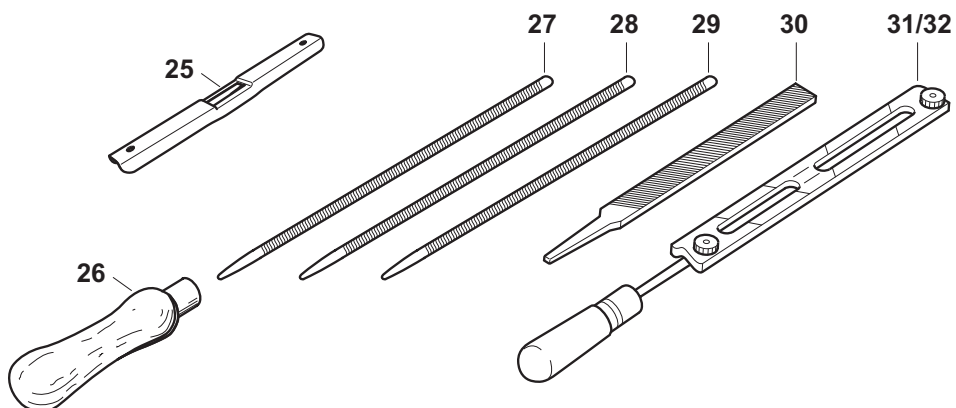

Extract from the spare parts list

Use only original MAKITA parts. For repairs and replacement of other parts, see your MAKITA service center.

EA3500F

EA4300F

Extract from the spare parts list

Use only original MAKITA parts. For repairs and replacement of other parts, see your MAKITA service center.

EA3500F
EA4300F

Pos.	Qty.	Denomination		Accessories (not delivered with the chain saw)
1	1	Sprocket nose bar 3/8", 14" (35 cm)		25 1 Chain gauge
	1	Sprocket nose bar 3/8", 16" (40 cm)		26 1 File handle
1	1	Sprocket nose bar 3/8", 14" (35 cm)		27 1 Round file, dia. 11/64" (4,5 mm)
	1	Sprocket nose bar 3/8", 16" (40 cm)		28 1 Round file, dia. 3/16" (4,8 mm)
2	1	Saw chain 3/8" for 14" (35 cm)		29 1 Round file, dia. 5/32" (4,0 mm)
	1	Saw chain 3/8" for 16" (40 cm)		30 1 Flat file
				31 1 File holder 3/8"
				32 1 File holder .325"
				- 1 Combined can (for 5l fuel, 3l chain oil)
1	1	Sprocket nose bar .325", 13" (33 cm)		
	1	Sprocket nose bar .325", 15" (38 cm)		
	1	Sprocket nose bar .325", 18" (45 cm)		
2	1	Saw chain .325" for 13" (33 cm)		
	1	Saw chain .325" for 15" (38 cm)		
	1	Saw chain .325" for 18" (45 cm)		
3	1	Chain protector for 12"-14" (30-35 cm) (3/8")		
	1	Chain protector for 16" (40 cm) (3/8")		
	1	Chain protector for 13" (33 cm) (.325")		
	1	Chain protector for 15"-18" (38-45 cm) (.325")		
4	1	Universal wrench SW 13/16		
5	1	Offset screwdriver		
6	1	Carburetor screwdriver		
7	1	Fuel filter		
8	1	Fuel tank cap, cpl.		
9	1	O-Ring 29,3 x 3,6 mm		
10	1	Return spring pack, complete		
11	1	Spring		
12	1	Driver		
13	1	Starter cable 0,12"x35,4" (3x900 mm)		
14	1	Spark plug		
15	1	Oil tank cap, cpl.		
16	1	O-Ring 29,3 x 3,6 mm		
17	1	Air filter (fleece)		
17	1	Air filter (nylon)		
18	1	Sprocket guard, cpl.		
	1	Sprocket guard (with fast tensioner), complete		
19	2	Hexagonal nut M8		
20	1	Clutch drum cpl. .325", 7-tooth		
	1	Clutch drum cpl. 3/8", 6-tooth		
21	1	Cup washer		
22	1	Circlip		
23	1	Spark arrestor screen		
24	1	O-Ring 20 x 1,3 mm		